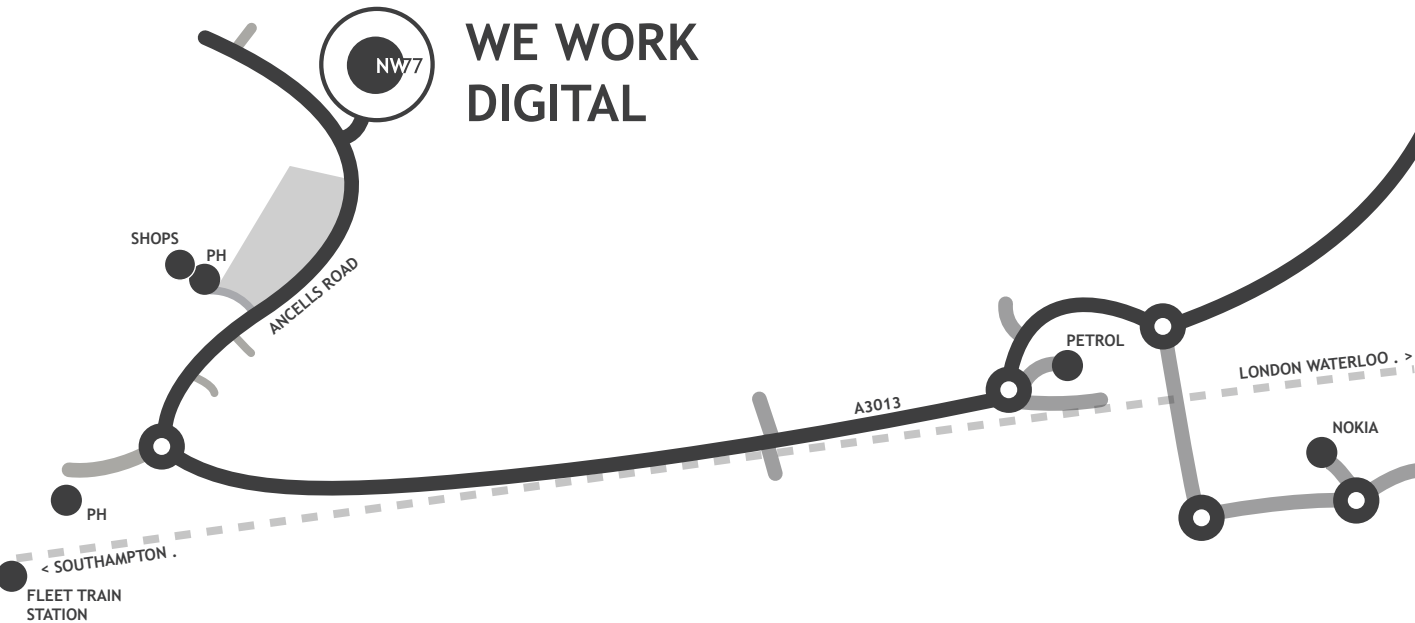

**M3 . 4A**

**WE WORK  
DIGITAL**

**CAR - FROM M3 MOTORWAY (APPROX. 3 MILES)**

1. Leave at junction 4a
2. Head towards Farnborough/Fleet (A327)
3. At the roundabout, follow signs to Fleet (A327)
4. At the roundabout, take the 3rd exit to Fleet (A3013)
5. At the roundabout, take the 2nd exit (Ancells Road)
6. Pass the play area and football pitch on left and the building is the next turning on the right
7. Park in the Regus designated customer parking spaces
8. Enter reception and ask for NW77

**TRAIN - FROM LONDON WATERLOO**

1. 40 Mins from London Waterloo to Fleet Train Station
2. 5 min taxi or 20 Min walk